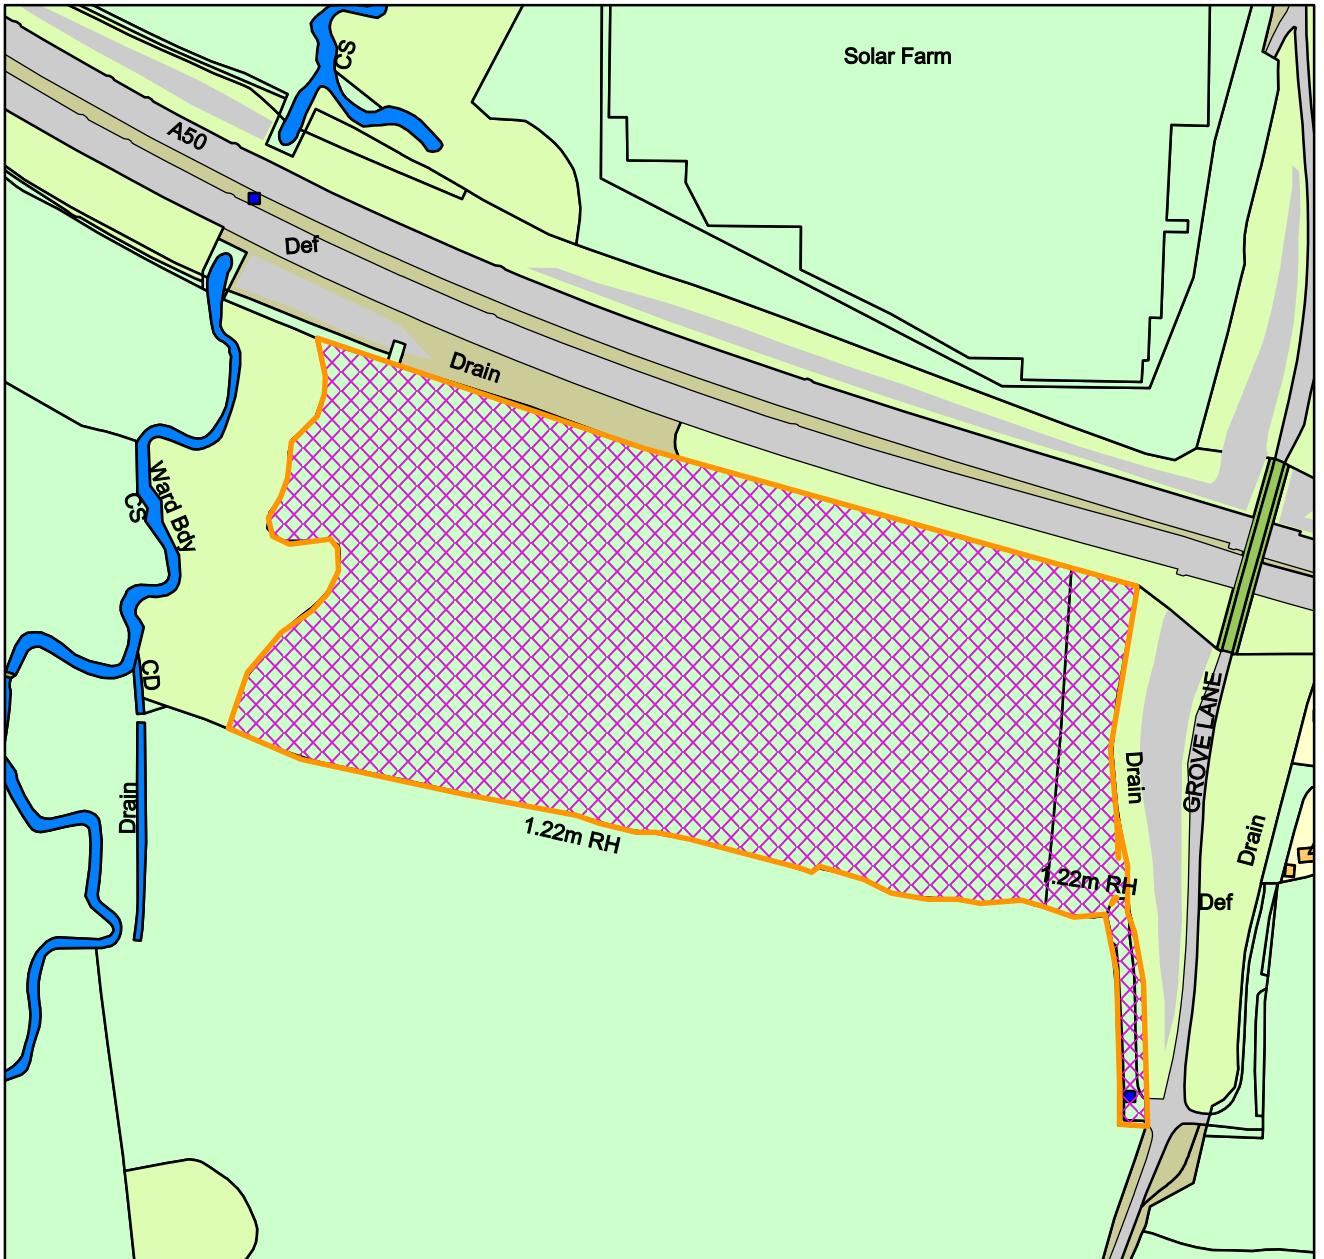

23/00460/FUL

Brooklands House, Grove Lane, Doveridge

Derbyshire Dales DC

1:2,500

Date: 27/09/2023

100019785

Crown Copyright and database rights (2018) Ordnance Survey (100019785)
Derbyshire Dales District Council,
Town Hall, Bank Road, Matlock, Derbyshire DE4 3NN.
Telephone: (01629) 761100.
website : www.derbyshiredales.gov.uk